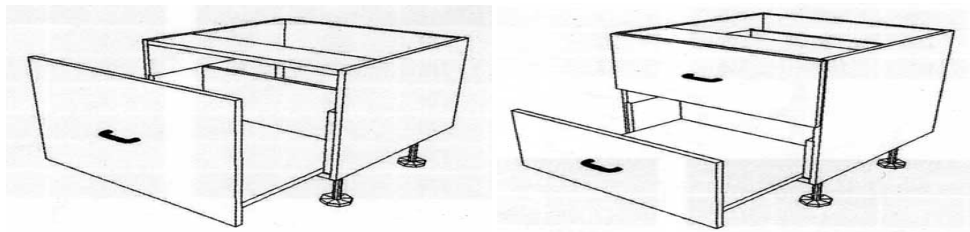

Wall Oven Base Units including soft close drawer

Item code	Cabinet size (mm)			Price ex GST	Doors/drawers			Includes	Hinges				Feet
	H	D	W		No.	H	W		O/lay	165 deg	Cnr	45 deg	
WOB320600	320	560	600	192.00	1	317	597	Metal dwrs	0	0	0	0	4
WOB480600	480	560	600	202.00	2	237	597	Metal dwrs	0	0	0	0	4