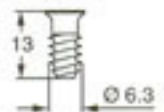

170° FULL OVERLAY HINGE

Clip-on. 35mm Ø Cup.
10mm Plastic Dowels at 52mm C.

www.lifetime.net.au

1800 70 70 72

45°/9mm HINGE

9mm Crank. Clip-on. 35mm Ø cup.
10mm Plastic Dowels at 52mm C.

135° CORNER CUPBOARD HINGE

Clip-on. 35mm Ø Cup.
10mm Plastic Dowels at 52mm C.

Included with hinges

CAM ADJUSTING PLATE

2mm Height.
With Premounted Euro Screws.

ADJUSTABLE SOFT CLOSE ATTACHMENT