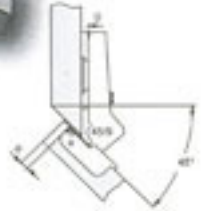

Hinges

110° FULL OVERLAY HINGE

Clip-on. 35mm Ø cup.
10mm Plastic Dowels at 52mm C.

110° HALF OVERLAY HINGE

9mm Crank. 35mm Ø Cup.
10mm Plastic Dowels at 52mm C.

110° FULL INLAY HINGE

15mm Crank. Clip-on 35mm Ø Cup.
10mm Plastic Dowels at 52mm C.

170° FULL OVERLAY HINGE

Clip-on. 35mm Ø Cup.
10mm Plastic Dowels at 52mm C.

www.lifetime.net.au

1800 70 70 72

45°/9mm HINGE

9mm Crank. Clip-on. 35mm Ø cup.
10mm Plastic Dowels at 52mm C.

135° CORNER CUPBOARD HINGE

Clip-on. 35mm Ø Cup.
10mm Plastic Dowels at 52mm C.

Included with hinges

CAM ADJUSTING PLATE

2mm Height.
With Premounted Euro Screws.

ADJUSTABLE SOFT CLOSE ATTACHMENT