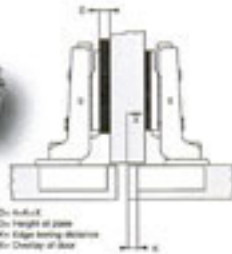

Hinges

110° FULL OVERLAY HINGE

Clip-on. 35mm Ø cup.
10mm Plastic Dowels at 52mm C.

110° HALF OVERLAY HINGE

9mm Crank. 35mm Ø Cup.
10mm Plastic Dowels at 52mm C.

110° FULL INLAY HINGE

15mm Crank. Clip-on 35mm Ø Cup.
10mm Plastic Dowels at 52mm C.

170° FULL OVERLAY HINGE

Clip-on. 35mm Ø Cup.
10mm Plastic Dowels at 52mm C.

www.lifetime.net.au

1800 70 70 72

45°/9mm HINGE

9mm Crank. Clip-on. 35mm Ø cup.
10mm Plastic Dowels at 52mm C.

135° CORNER CUPBOARD HINGE

Clip-on. 35mm Ø Cup.
10mm Plastic Dowels at 52mm C.

Included with hinges

CAM ADJUSTING PLATE

2mm Height.
With Premounted Euro Screws.

ADJUSTABLE SOFT CLOSE ATTACHMENT