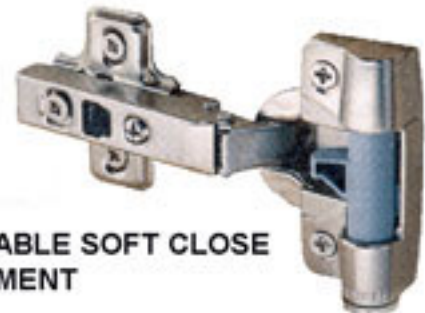

Hinges

110° FULL OVERLAY HINGE

Clip-on. 35mm Ø cup.
10mm Plastic Dowels at 52mm C.

110° HALF OVERLAY HINGE

9mm Crank. 35mm Ø Cup.
10mm Plastic Dowels at 52mm C.

110° FULL INLAY HINGE

15mm Crank. Clip-on 35mm Ø Cup.
10mm Plastic Dowels at 52mm C.

170° FULL OVERLAY HINGE

Clip-on. 35mm Ø Cup.
10mm Plastic Dowels at 52mm C.

www.lifetime.net.au

1800 70 70 72

45°/9mm HINGE

9mm Crank. Clip-on. 35mm Ø cup.
10mm Plastic Dowels at 52mm C.

135° CORNER CUPBOARD HINGE

Clip-on. 35mm Ø Cup.
10mm Plastic Dowels at 52mm C.

Included with hinges

CAM ADJUSTING PLATE

2mm Height.
With Premounted Euro Screws.

ADJUSTABLE SOFT CLOSE ATTACHMENT