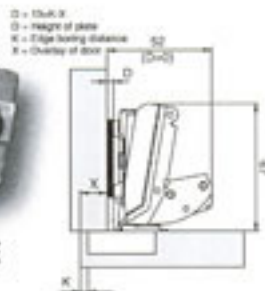

Hinges

110° FULL OVERLAY HINGE

Clip-on. 35mm Ø cup.
10mm Plastic Dowels at 52mm C.

110° HALF OVERLAY HINGE

9mm Crank. 35mm Ø Cup.
10mm Plastic Dowels at 52mm C.

110° FULL INLAY HINGE

15mm Crank. Clip-on 35mm Ø Cup.
10mm Plastic Dowels at 52mm C.

170° FULL OVERLAY HINGE

Clip-on. 35mm Ø Cup.
10mm Plastic Dowels at 52mm C.

www.lifetime.net.au

1800 70 70 72

45°/9mm HINGE

9mm Crank. Clip-on. 35mm Ø cup.
10mm Plastic Dowels at 52mm C.

135° CORNER CUPBOARD HINGE

Clip-on. 35mm Ø Cup.
10mm Plastic Dowels at 52mm C.

Included with hinges

CAM ADJUSTING PLATE

2mm Height.
With Premounted Euro Screws.

ADJUSTABLE SOFT CLOSE ATTACHMENT