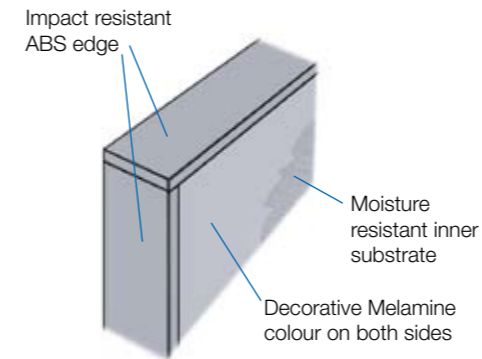

This kitchen features a combination of Melamine and Timber Veneer doors

## CONTEMPORARY STYLE AT AN AFFORDABLE PRICE

Tesrol Melamine doors are manufactured by adhering a high impact resistant ABS edge to an environment friendly E0 (Zero Formaldehyde emission) decorative melamine board with the colour applied to both sides.

When selecting one of our Printed colours the grain direction can be either Vertical or Horizontal depending on the look required.

Colour: Classic White  
Finish: Texture

Colour: Vanilla  
Finish: Texture