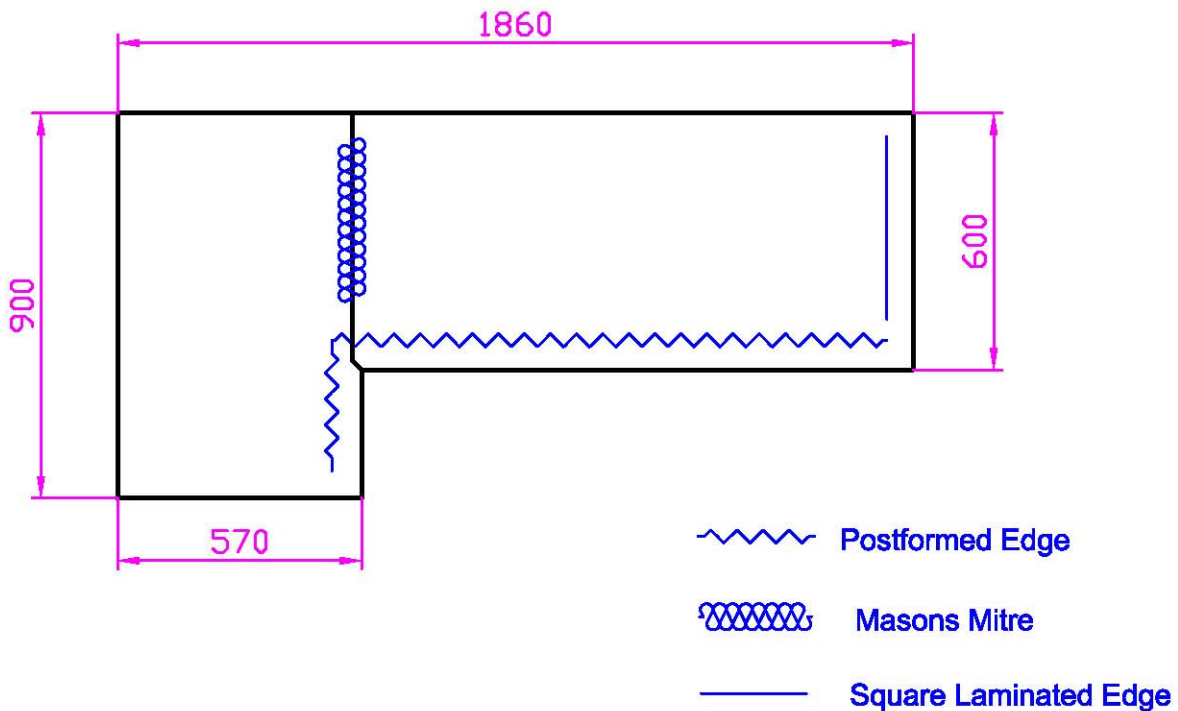

## Sample Benchtop Specification

Lifetime Benchtops  
3/56 John Street  
Leichhardt NSW 2040  
Tel 9518 5901

Edge Profile	180 deg
Colour	China Blue
Finish	Flint
Brand	Laminex

If you would like a quotation, please fax or email  
your specification to us:  
Fax 02 9518 9834  
E [sales@lifetime.net.au](mailto:sales@lifetime.net.au)