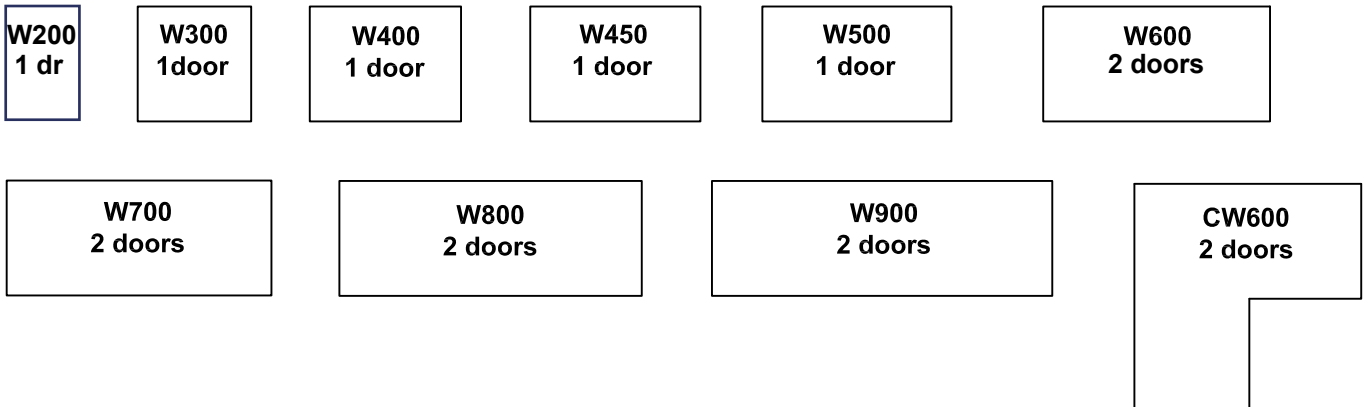

Wall Units

Wall Units 300mm deep - 630, 680, 800 & 850 high

Wall Oven Overhead Units 300 deep, 600 wide - 520 & 720 high only

Duplicate Wall Units

Fridge Units 300mm deep - 350 & 520 high (for slide-out range hoods)

Range Hood Units 300mm deep - 455, 505, 625, 675 high

Microwave unit

600 wide

Lifetime Industries

Tel 02 9518 5901 Fax 02 9518 9834

www.lifetime.net.au