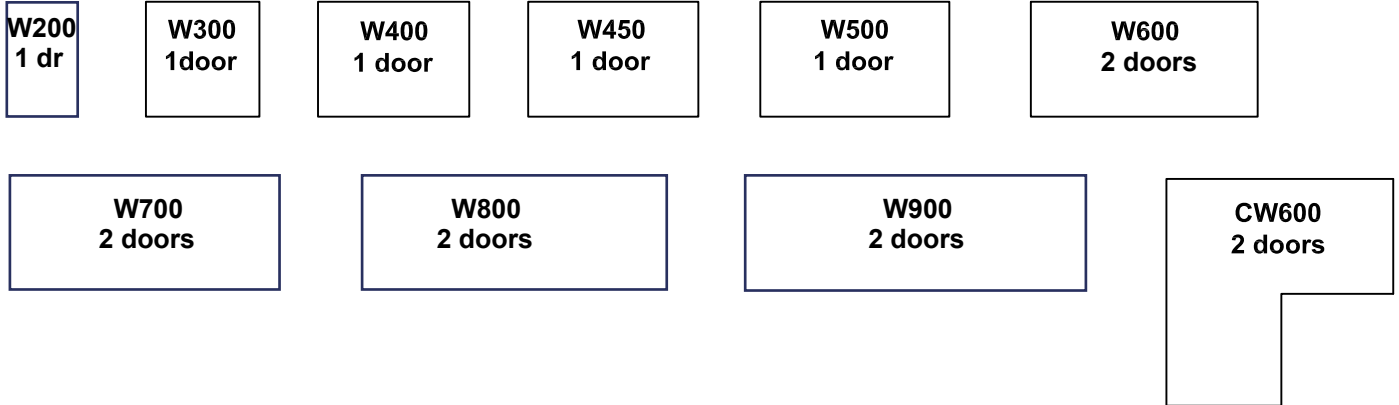

Wall Units

Wall Units 300mm deep - 630, 680, 800 & 850 high

Wall Oven Overhead Units 300 deep, 600 wide - 520 & 720 high only

Duplicate Wall Units

Fridge Units 300mm deep - 350 & 520 high (for slide-out range hoods)

Range Hood Units 300mm deep - 455, 505, 625, 675 high

Microwave unit

600 wide

Lifetime Industries

Tel 02 9518 5901 Fax 02 9518 9834

www.lifetime.net.au