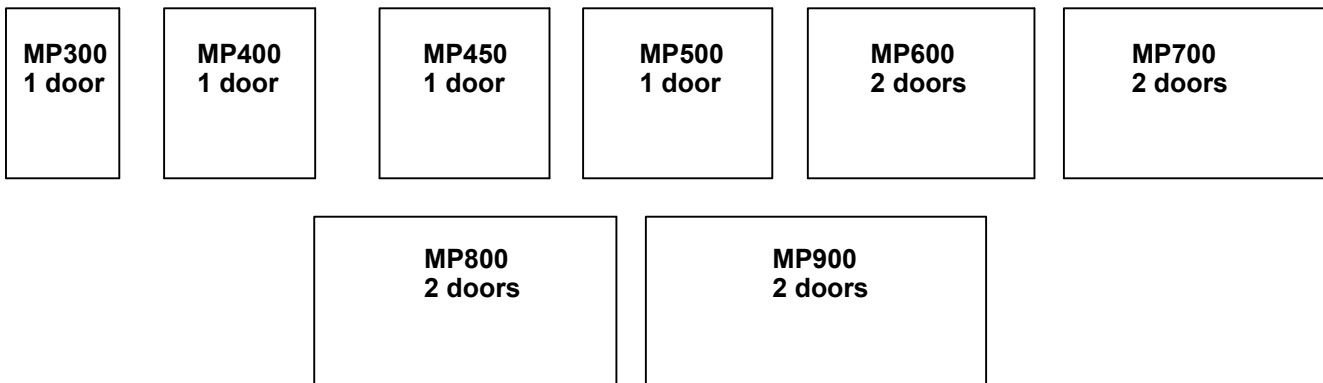

Ergo-kits - Pantry & Oven Units

Pantry Units 2040mm & 2200mm high

Multi-Purpose Units 2040mm & 2200mm high

Base Oven Units 720h

Wall Oven Base Unit

Corner Walk-In Pantry

Lifetime Industries

Tel 02 9518 5901 Fax 02 9518 9834
www.lifetime.net.au