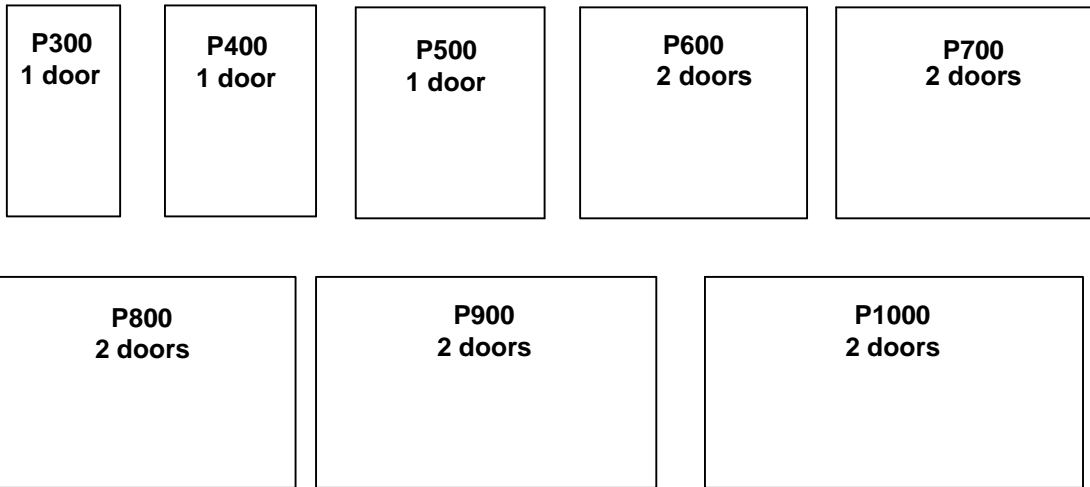

Ergo-kits - Pantry & Oven Units

Pantry Units 2040mm & 2200mm high

Multi-Purpose Units 2040mm & 2200mm high

Base Oven Units 720h

Wall Oven Base Unit

Corner Walk-In Pantry

Lifetime Industries

Tel 02 9518 5901 Fax 02 9518 9834
www.lifetime.net.au