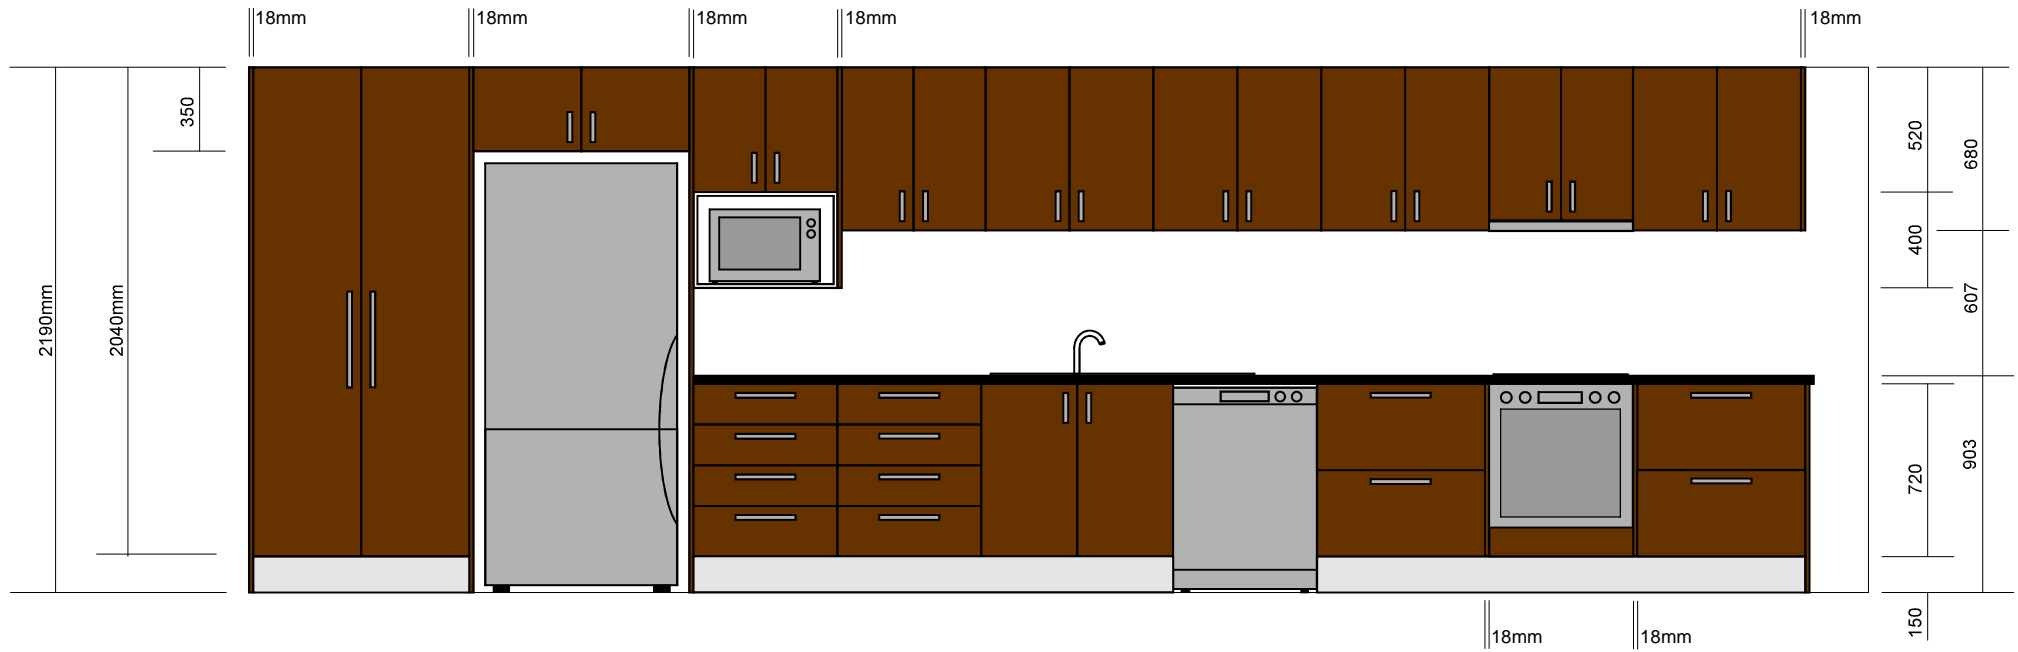

2190mm High Kitchen (electric cooktop)

2350mm High Kitchen (gas cooktop)