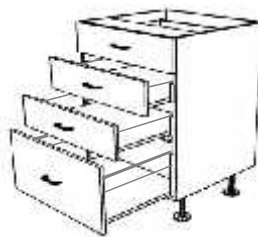

Drawer Units including soft close drawers (3 small & 1 large drawers)

Item code	Cabinet size (mm)			Price ex GST	Doors/drawers			Includes	Hinges			
	H	D	W		No.	H	W		O/lay	165 deg	Cnr	45 deg
72DMC400-3+1	720	560	400	686.00	1	288	397	Metal dwrs	0	0	0	0
					3	141	397					
72DMC450-3+1	720	560	450	686.00	1	288	447	Metal dwrs	0	0	0	0
					3	141	447					
72DMC500-3+1	720	560	500	697.00	1	288	497	Metal dwrs	0	0	0	0
					3	141	497					
72DMC600-3+1	720	560	600	697.00	1	288	597	Metal dwrs	0	0	0	0
					3	141	597					
72DMC700-3+1	720	560	700	762.00	1	288	697	Metal dwrs	0	0	0	0
					3	141	697					
72DMC800-3+1	720	560	800	774.00	1	288	797	Metal dwrs	0	0	0	0
					3	141	797					
72DMC900-3+1	720	560	900	784.00	1	288	897	Metal dwrs	0	0	0	0
					3	141	897					
72DMC1000-3+1	720	560	1000	793.00	1	288	997	Metal dwrs	0	0	0	0
					3	141	997