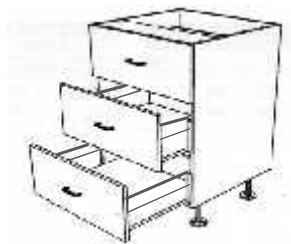

Drawer Units including soft close drawers (3 drawers)

Item code	Cabinet size (mm)			Price ex GST	Doors/drawers			Includes	Hinges			
	H	D	W		No.	H	W		O/lay	165 deg	Cnr	45 deg
72DMC400-3	720	560	400	558.00	3	237	397	Metal dwrs	0	0	0	0
72DMC450-3	720	560	450	558.00	3	237	447	Metal dwrs	0	0	0	0
72DMC500-3	720	560	500	569.00	3	237	497	Metal dwrs	0	0	0	0
72DMC600-3	720	560	600	569.00	3	237	597	Metal dwrs	0	0	0	0
72DMC700-3	720	560	700	637.00	3	237	697	Metal dwrs	0	0	0	0
72DMC800-3	720	560	800	649.00	3	237	797	Metal dwrs	0	0	0	0
72DMC900-3	720	560	900	660.00	3	237	897	Metal dwrs	0	0	0	0
72DMC1000-3	720	560	1000	670.00	3	237	997	Metal dwrs	0	0	0	0