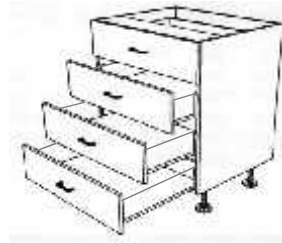

Prices listed here are for cabinets only - drawer fronts are not included

Drawer Units including soft close drawers (4 drawers)

Item code	Cabinet size (mm)			Price ex GST	Doors/drawers			Includes	Hinges			
	H	D	W		No.	H	W		O/lay	165 deg	Cnr	45 deg
72DMC400-4	720	560	400	674.00	4	177	397	Metal dwrs	0	0	0	0
72DMC450-4	720	560	450	674.00	4	177	447	Metal dwrs	0	0	0	0
72DMC500-4	720	560	500	684.00	4	177	497	Metal dwrs	0	0	0	0
72DMC600-4	720	560	600	684.00	4	177	597	Metal dwrs	0	0	0	0
72DMC700-4	720	560	700	741.00	4	177	697	Metal dwrs	0	0	0	0
72DMC800-4	720	560	800	753.00	4	177	797	Metal dwrs	0	0	0	0
72DMC900-4	720	560	900	763.00	4	177	897	Metal dwrs	0	0	0	0
72DMC1000-4	720	560	1000	774.00	4	177	997	Metal dwrs	0	0	0	0