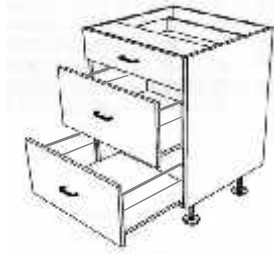

Prices listed here are for cabinets only - drawer fronts are not included

Drawer Units including soft close drawers (1 small & 2 large drawers)

Item code	Cabinet size (mm)			Price ex GST	Doors/drawers			Includes	Hinges			
	H	D	W		No.	H	W		O/lay	165 deg	Cnr	45 deg
72DMC400-1+2	720	560	400	546.00	1	141	397	Metal dwrs	0	0	0	0
					2	286	397					
72DMC450-1+2	720	560	450	546.00	1	141	447	Metal dwrs	0	0	0	0
					2	286	447					
72DMC500-1+2	720	560	500	556.00	1	141	497	Metal dwrs	0	0	0	0
					2	286	497					
72DMC600-1+2	720	560	600	556.00	1	141	597	Metal dwrs	0	0	0	0
					2	286	597					
72DMC700-1+2	720	560	700	616.00	1	141	697	Metal dwrs	0	0	0	0
					2	286	697					
72DMC800-1+2	720	560	800	628.00	1	141	797	Metal dwrs	0	0	0	0
					2	286	797					
72DMC900-1+2	720	560	900	639.00	1	141	897	Metal dwrs	0	0	0	0
					2	286	897					
72DMC1000-1+2	720	560	1000	648.00	1	141	997	Metal dwrs	0	0	0	0
					2	286	997