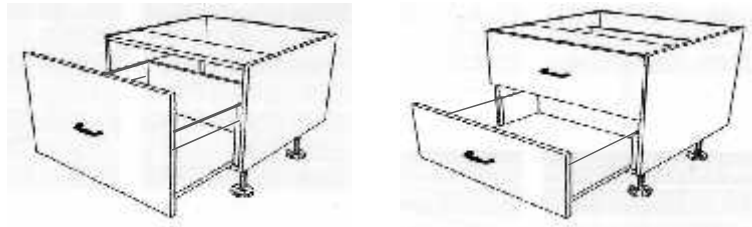

Prices listed here are for cabinets only - doors are not included

Base Oven Units

Item code	Cabinet size (mm)			Price ex GST	Doors/drawers			Includes	Hinges			
	H	D	W		No.	H	W		O/lay	165 deg	Cnr	45 deg
72BO600	720	560	600	165.00	1	115	598	1 shelf	0	0	0	0
72BO900	720	560	900	183.00	1	115	898	1 shelf	0	0	0	0

Wall Oven Base Units including soft close drawer

Item code	Cabinet size (mm)			Price ex GST	Doors/drawers			Includes	Hinges			
	H	D	W		No.	H	W		O/lay	165 deg	Cnr	45 deg
WOB320600	320	560	600	306.00	1	317	597	Metal dwrs	0	0	0	0
WOB480600	480	560	600	502.00	2	237	597	Metal dwrs	0	0	0	0