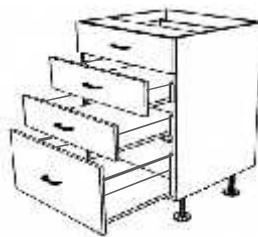

Drawer Units including soft close drawers (3 small & 1 large drawers)

Item code	Cabinet size (mm)			Price ex GST	Doors/drawers			Includes	Hinges			
	H	D	W		No.	H	W		O/lay	165 deg	Cnr	45 deg
72DMC400-3+1	720	560	400	528.00	1	288	397	Metal dwrs	0	0	0	0
					3	141	397					
72DMC450-3+1	720	560	450	528.00	1	288	447	Metal dwrs	0	0	0	0
					3	141	447					
72DMC500-3+1	720	560	500	536.00	1	288	497	Metal dwrs	0	0	0	0
					3	141	497					
72DMC600-3+1	720	560	600	536.00	1	288	597	Metal dwrs	0	0	0	0
					3	141	597					
72DMC700-3+1	720	560	700	586.00	1	288	697	Metal dwrs	0	0	0	0
					3	141	697					
72DMC800-3+1	720	560	800	595.00	1	288	797	Metal dwrs	0	0	0	0
					3	141	797					
72DMC900-3+1	720	560	900	603.00	1	288	897	Metal dwrs	0	0	0	0
					3	141	897					
72DMC1000-3+1	720	560	1000	610.00	1	288	997	Metal dwrs	0	0	0	0
					3	141	997