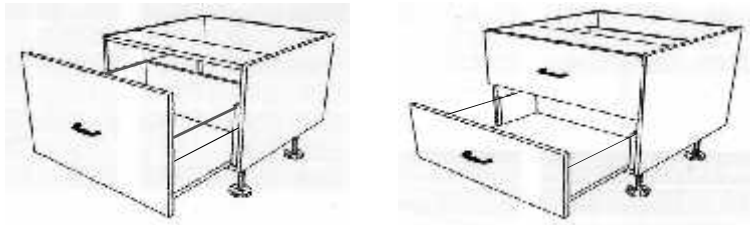

Prices listed here are for cabinets only - doors are not included

Base Oven Units

Item code	Cabinet size (mm)			Price ex GST	Doors/drawers			Includes	Hinges			
	H	D	W		No.	H	W		O/lay	165 deg	Cnr	45 deg
72BO600	720	560	600	110.00	1	115	598	1 shelf	0	0	0	0
72BO900	720	560	900	122.00	1	115	898	1 shelf	0	0	0	0

Wall Oven Base Units including soft close drawer

Item code	Cabinet size (mm)			Price ex GST	Doors/drawers			Includes	Hinges			
	H	D	W		No.	H	W		O/lay	165 deg	Cnr	45 deg
WOB320600	320	560	600	204.00	1	317	597	Metal dwrs	0	0	0	0
WOB480600	480	560	600	335.00	2	237	597	Metal dwrs	0	0	0	0