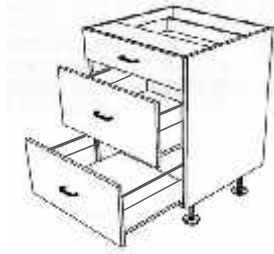

Prices listed here are for cabinets only - drawer fronts are not included

Drawer Units including soft close drawers (1 small & 2 large drawers)

Item code	Cabinet size (mm)			Price ex GST	Doors/drawers			Includes	Hinges			
	H	D	W		No.	H	W		O/lay	165 deg	Cnr	45 deg
72DMC400-1+2	720	560	400	420.00	1	141	397	Metal dwrs	0	0	0	0
					2	286	397					
72DMC450-1+2	720	560	450	420.00	1	141	447	Metal dwrs	0	0	0	0
					2	286	447					
72DMC500-1+2	720	560	500	428.00	1	141	497	Metal dwrs	0	0	0	0
					2	286	497					
72DMC600-1+2	720	560	600	428.00	1	141	597	Metal dwrs	0	0	0	0
					2	286	597					
72DMC700-1+2	720	560	700	474.00	1	141	697	Metal dwrs	0	0	0	0
					2	286	697					
72DMC800-1+2	720	560	800	483.00	1	141	797	Metal dwrs	0	0	0	0
					2	286	797					
72DMC900-1+2	720	560	900	491.00	1	141	897	Metal dwrs	0	0	0	0
					2	286	897					
72DMC1000-1+2	720	560	1000	498.00	1	141	997	Metal dwrs	0	0	0	0
					2	286	997