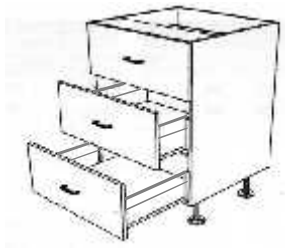

Drawer Units including soft close drawers (3 drawers)

Item code	Cabinet size (mm)			Price ex GST	Doors/drawers			Includes	Hinges			
	H	D	W		No.	H	W		O/lay	165 deg	Cnr	45 deg
72DMC400-3	720	560	400	429.00	3	237	397	Metal dwrs	0	0	0	0
72DMC450-3	720	560	450	429.00	3	237	447	Metal dwrs	0	0	0	0
72DMC500-3	720	560	500	437.00	3	237	497	Metal dwrs	0	0	0	0
72DMC600-3	720	560	600	437.00	3	237	597	Metal dwrs	0	0	0	0
72DMC700-3	720	560	700	490.00	3	237	697	Metal dwrs	0	0	0	0
72DMC800-3	720	560	800	500.00	3	237	797	Metal dwrs	0	0	0	0
72DMC900-3	720	560	900	508.00	3	237	897	Metal dwrs	0	0	0	0
72DMC1000-3	720	560	1000	516.00	3	237	997	Metal dwrs	0	0	0	0