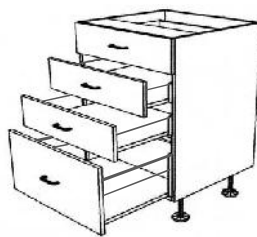

Drawer Units including soft close drawers (3 small & 1 large drawers)

Item code	Cabinet size (mm)			Price ex GST	Doors/drawers			Includes	Hinges			
	H	D	W		No.	H	W		O/lay	165 deg	Cnr	45 deg
72DMC400-3+1	720	560	400	620.00	1	285	397	Metal dwrs	0	0	0	0
					3	141	397					
72DMC450-3+1	720	560	450	620.00	1	285	447	Metal dwrs	0	0	0	0
					3	141	447					
72DMC500-3+1	720	560	500	628.00	1	285	497	Metal dwrs	0	0	0	0
					3	141	497					
72DMC600-3+1	720	560	600	628.00	1	285	597	Metal dwrs	0	0	0	0
					3	141	597					
72DMC700-3+1	720	560	700	628.00	1	285	697	Metal dwrs	0	0	0	0
					3	141	697					
72DMC800-3+1	720	560	800	636.00	1	285	797	Metal dwrs	0	0	0	0
					3	141	797					
72DMC900-3+1	720	560	900	645.00	1	285	897	Metal dwrs	0	0	0	0
					3	141	897					
72DMC1000-3+1	720	560	1000	653.00	1	285	997	Metal dwrs	0	0	0	0
					3	141	997