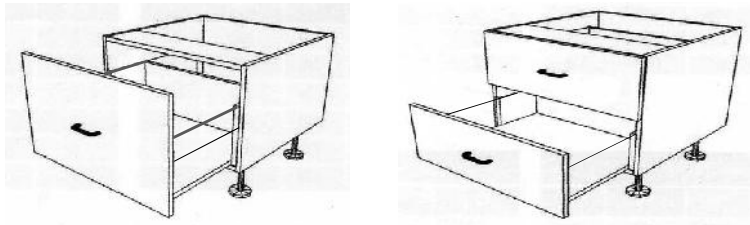

Wall Oven Base Units including soft close drawer

Item code	Cabinet size (mm)			Price ex GST	Doors/drawers			Includes	Hinges			
	H	D	W		No.	H	W		O/lay	165 deg	Cnr	45 deg
WOB320600	320	560	600	263.00	1	317	597	Metal dwrs	0	0	0	0
WOB480600	480	560	600	434.00	2	237	597	Metal dwrs	0	0	0	0