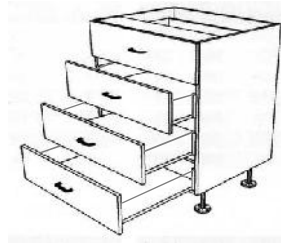

Prices listed here are for cabinets only - drawer fronts are not included

Drawer Units including soft close drawers (4 drawers)

Item code	Cabinet size (mm)			Price ex GST	Doors/drawers			Includes	Hinges			
	H	D	W		No.	H	W		O/lay	165 deg	Cnr	45 deg
72DMC400-4	720	560	400	541.00	4	177	397	Metal dwrs	0	0	0	0
72DMC450-4	720	560	450	541.00	4	177	447	Metal dwrs	0	0	0	0
72DMC500-4	720	560	500	549.00	4	177	497	Metal dwrs	0	0	0	0
72DMC600-4	720	560	600	549.00	4	177	597	Metal dwrs	0	0	0	0
72DMC700-4	720	560	700	549.00	4	177	697	Metal dwrs	0	0	0	0
72DMC800-4	720	560	800	558.00	4	177	797	Metal dwrs	0	0	0	0
72DMC900-4	720	560	900	567.00	4	177	897	Metal dwrs	0	0	0	0
72DMC1000-4	720	560	1000	575.00	4	177	997	Metal dwrs	0	0	0	0