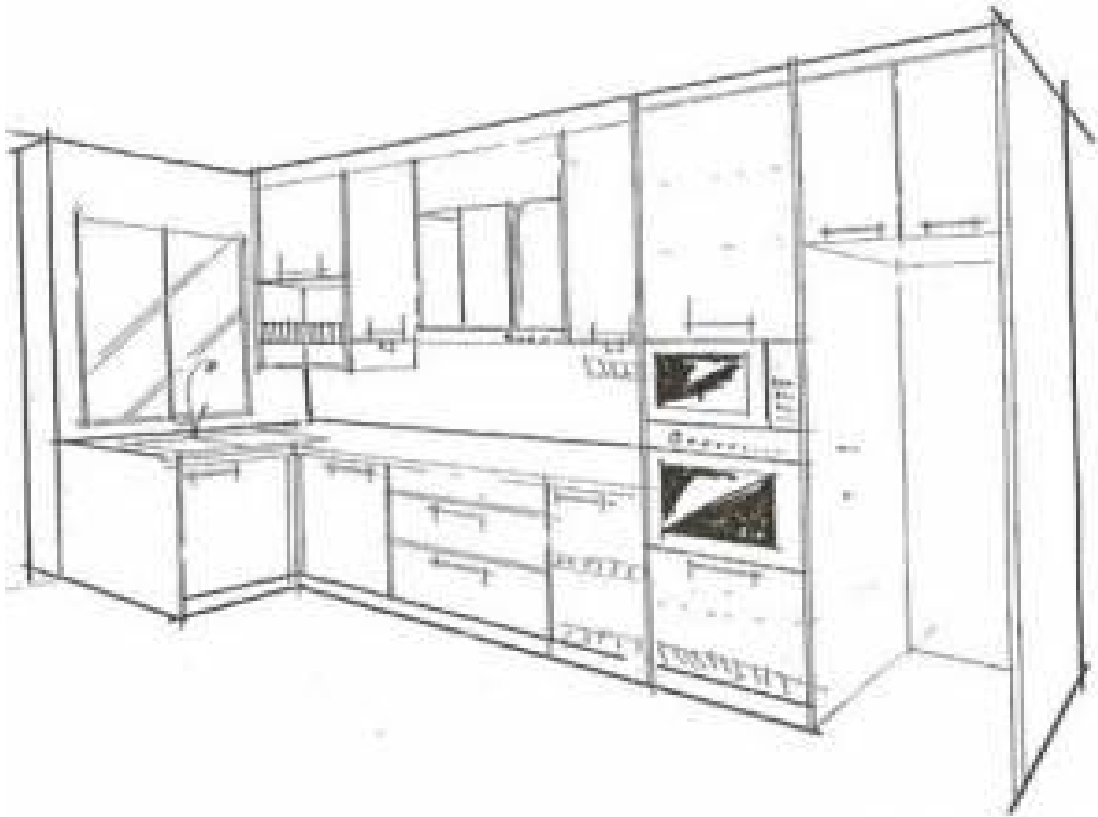

# Ergo-Kit

D.I.Y Flatpack System

Prices listed here are for cabinets only - doors are not included

**Base Units**

Item code	Cabinet size (mm)			Price ex GST	Doors/drawers			Includes	Hinges			
	H	D	W		No.	H	W		O/lay	165 deg	Cnr	45 deg
72B200	720	560	200	<b>90.00</b>	1	717	197	1 shelf	2	0	0	0
72B300	720	560	300	<b>98.00</b>	1	717	297	1 shelf	2	0	0	0
72B400	720	560	400	<b>102.00</b>	1	717	397	1 shelf	2	0	0	0
72B450	720	560	450	<b>108.00</b>	1	717	447	1 shelf	2	0	0	0
72B500	720	560	500	<b>116.00</b>	1	717	497	1 shelf	2	0	0	0
72B600	720	560	600	<b>124.00</b>	2	717	298	1 shelf	4	0	0	0
72B700	720	560	700	<b>128.00</b>	2	717	348	1 shelf	4	0	0	0
72B800	720	560	800	<b>134.00</b>	2	717	398	1 shelf	4	0	0	0
72B900	720	560	900	<b>142.00</b>	2	717	448	1 shelf	4	0	0	0
72B1000	720	560	1000	<b>154.00</b>	2	717	498	1 shelf	4	0	0	0
72B1100	720	560	1100	<b>160.00</b>	2	717	548	1 shelf	4	0	0	0
72B1200	720	560	1200	<b>168.00</b>	2	717	598	1 shelf	4	0	0	0