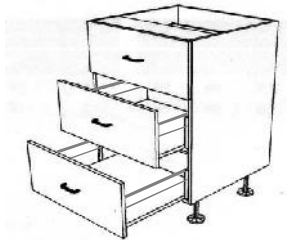

Drawer Units including soft close drawers (3 drawers)

Item code	Cabinet size (mm)			Price ex GST	Doors/drawers			Includes	Hinges			
	H	D	W		No.	H	W		O/lay	165 deg	Cnr	45 deg
72DMC400-3	720	560	400	520.00	3	237	397	Metal dwrs	0	0	0	0
72DMC450-3	720	560	450	520.00	3	237	447	Metal dwrs	0	0	0	0
72DMC500-3	720	560	500	528.00	3	237	497	Metal dwrs	0	0	0	0
72DMC600-3	720	560	600	528.00	3	237	597	Metal dwrs	0	0	0	0
72DMC700-3	720	560	700	528.00	3	237	697	Metal dwrs	0	0	0	0
72DMC800-3	720	560	800	536.00	3	237	797	Metal dwrs	0	0	0	0
72DMC900-3	720	560	900	545.00	3	237	897	Metal dwrs	0	0	0	0
72DMC1000-3	720	560	1000	554.00	3	237	997	Metal dwrs	0	0	0	0