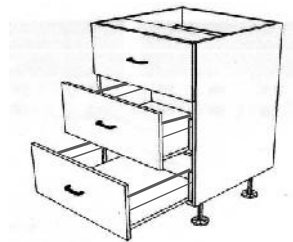

Drawer Units including soft close drawers (3 drawers)

Item code	Cabinet size (mm)			Price ex GST	Doors/drawers			Includes	Hinges			
	H	D	W		No.	H	W		O/lay	165 deg	Cnr	45 deg
72DMC400-3	720	560	400	676.00	3	237	397	Metal dwrs	0	0	0	0
72DMC450-3	720	560	450	676.00	3	237	447	Metal dwrs	0	0	0	0
72DMC500-3	720	560	500	686.00	3	237	497	Metal dwrs	0	0	0	0
72DMC600-3	720	560	600	686.00	3	237	597	Metal dwrs	0	0	0	0
72DMC700-3	720	560	700	686.00	3	237	697	Metal dwrs	0	0	0	0
72DMC800-3	720	560	800	697.00	3	237	797	Metal dwrs	0	0	0	0
72DMC900-3	720	560	900	709.00	3	237	897	Metal dwrs	0	0	0	0
72DMC1000-3	720	560	1000	720.00	3	237	997	Metal dwrs	0	0	0	0