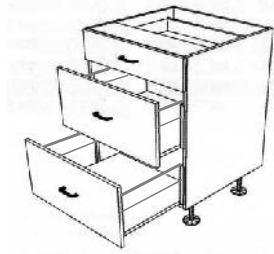

Prices listed here are for cabinets only - drawer fronts are not included

Drawer Units including soft close drawers (1 small & 2 large drawers)

Item code	Cabinet size (mm)			Price ex GST	Doors/drawers			Includes	Hinges			
	H	D	W		No.	H	W		O/lay	165 deg	Cnr	45 deg
72DMC400-1+2	720	560	400	672.00	1	141	397	Metal dwrs	0	0	0	0
					2	285	397					
72DMC450-1+2	720	560	450	672.00	1	141	447	Metal dwrs	0	0	0	0
					2	285	447					
72DMC500-1+2	720	560	500	683.00	1	141	497	Metal dwrs	0	0	0	0
					2	285	497					
72DMC600-1+2	720	560	600	683.00	1	141	597	Metal dwrs	0	0	0	0
					2	285	597					
72DMC700-1+2	720	560	700	683.00	1	141	697	Metal dwrs	0	0	0	0
					2	285	697					
72DMC800-1+2	720	560	800	693.00	1	141	797	Metal dwrs	0	0	0	0
					2	285	797					
72DMC900-1+2	720	560	900	706.00	1	141	897	Metal dwrs	0	0	0	0
					2	285	897					
72DMC1000-1+2	720	560	1000	716.00	1	141	997	Metal dwrs	0	0	0	0
					2	285	997