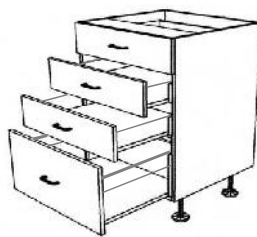

Drawer Units including soft close drawers (3 small & 1 large drawers)

Item code	Cabinet size (mm)			Price ex GST	Doors/drawers			Includes	Hinges			
	H	D	W		No.	H	W		O/lay	165 deg	Cnr	45 deg
72DMC400-3+1	720	560	400	806.00	1	285	397	Metal dwrs	0	0	0	0
					3	141	397					
72DMC450-3+1	720	560	450	806.00	1	285	447	Metal dwrs	0	0	0	0
					3	141	447					
72DMC500-3+1	720	560	500	816.00	1	285	497	Metal dwrs	0	0	0	0
					3	141	497					
72DMC600-3+1	720	560	600	816.00	1	285	597	Metal dwrs	0	0	0	0
					3	141	597					
72DMC700-3+1	720	560	700	816.00	1	285	697	Metal dwrs	0	0	0	0
					3	141	697					
72DMC800-3+1	720	560	800	827.00	1	285	797	Metal dwrs	0	0	0	0
					3	141	797					
72DMC900-3+1	720	560	900	839.00	1	285	897	Metal dwrs	0	0	0	0
					3	141	897					
72DMC1000-3+1	720	560	1000	849.00	1	285	997	Metal dwrs	0	0	0	0
					3	141	997