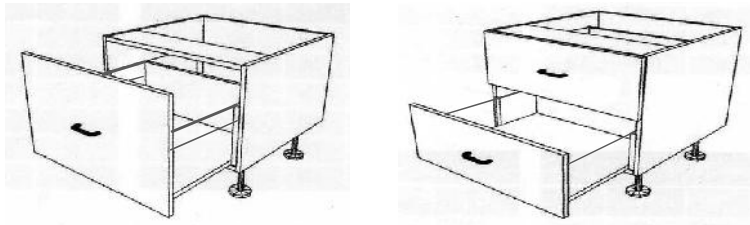

Wall Oven Base Units including soft close drawer

Item code	Cabinet size (mm)			Price ex GST	Doors/drawers			Includes	Hinges			
	H	D	W		No.	H	W		O/lay	165 deg	Cnr	45 deg
WOB320600	320	560	600	512.00	1	317	597	Metal dwrs	0	0	0	0
WOB480600	480	560	600	845.00	2	237	597	Metal dwrs	0	0	0	0