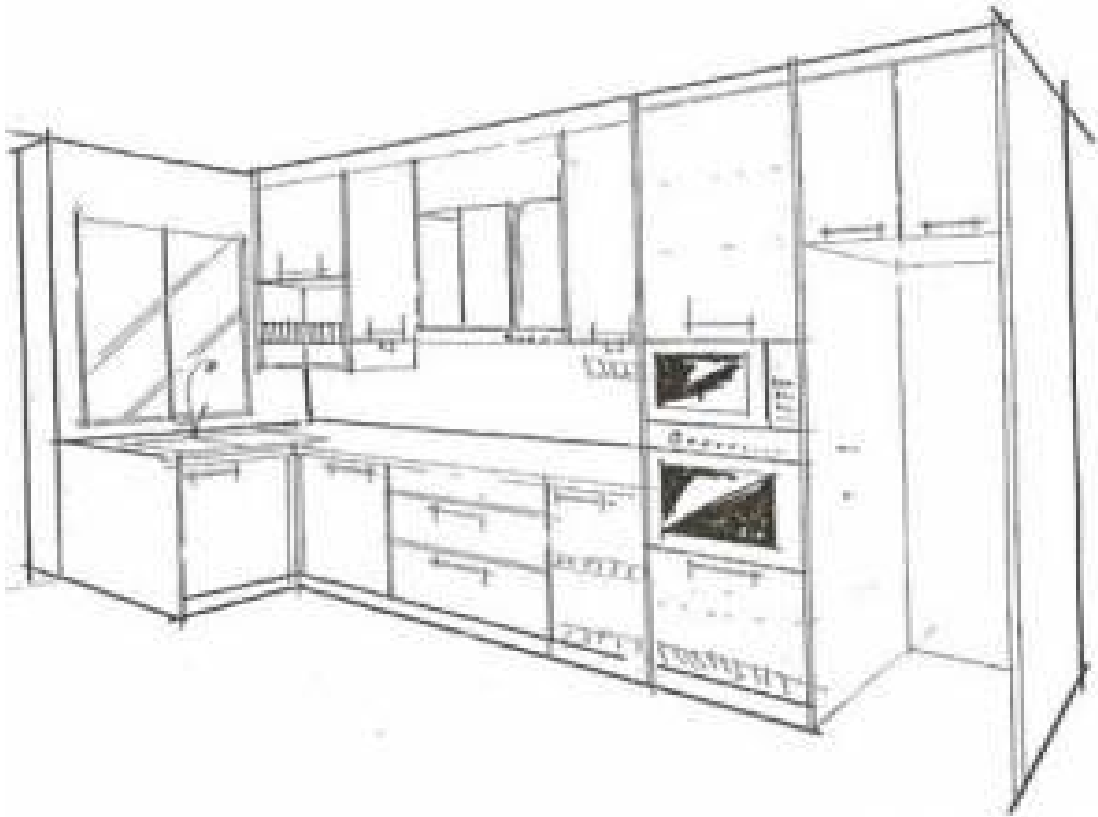

Ergo-Kit Outdoor

D.I.Y Flatpack System

Prices listed here are for cabinets only - doors are not included

Base Units

Item code	Cabinet size (mm)			Price ex GST	Doors/drawers			Includes	Hinges			
	H	D	W		No.	H	W		O/lay	165 deg	Cnr	45 deg
72B200	720	560	200	176.00	1	717	197	1 shelf	2	0	0	0
72B300	720	560	300	191.00	1	717	297	1 shelf	2	0	0	0
72B400	720	560	400	199.00	1	717	397	1 shelf	2	0	0	0
72B450	720	560	450	211.00	1	717	447	1 shelf	2	0	0	0
72B500	720	560	500	226.00	1	717	497	1 shelf	2	0	0	0
72B600	720	560	600	242.00	2	717	298	1 shelf	4	0	0	0
72B700	720	560	700	250.00	2	717	348	1 shelf	4	0	0	0
72B800	720	560	800	261.00	2	717	398	1 shelf	4	0	0	0
72B900	720	560	900	277.00	2	717	448	1 shelf	4	0	0	0
72B1000	720	560	1000	300.00	2	717	498	1 shelf	4	0	0	0
72B1100	720	560	1100	312.00	2	717	548	1 shelf	4	0	0	0
72B1200	720	560	1200	328.00	2	717	598	1 shelf	4	0	0	0