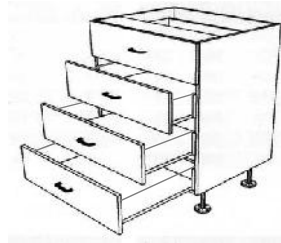

Prices listed here are for cabinets only - drawer fronts are not included

Drawer Units including soft close drawers (4 drawers)

Item code	Cabinet size (mm)			Price ex GST	Doors/drawers			Includes	Hinges			
	H	D	W		No.	H	W		O/lay	165 deg	Cnr	45 deg
72DMC400-4	720	560	400	704.00	4	177	397	Metal dwrs	0	0	0	0
72DMC450-4	720	560	450	704.00	4	177	447	Metal dwrs	0	0	0	0
72DMC500-4	720	560	500	714.00	4	177	497	Metal dwrs	0	0	0	0
72DMC600-4	720	560	600	714.00	4	177	597	Metal dwrs	0	0	0	0
72DMC700-4	720	560	700	725.00	4	177	697	Metal dwrs	0	0	0	0
72DMC800-4	720	560	800	737.00	4	177	797	Metal dwrs	0	0	0	0
72DMC900-4	720	560	900	737.00	4	177	897	Metal dwrs	0	0	0	0
72DMC1000-4	720	560	1000	748.00	4	177	997	Metal dwrs	0	0	0	0