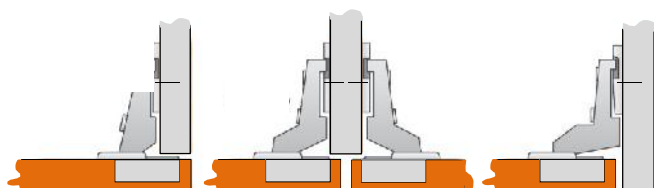

**GRASS IMPRESSO 110° INLAY HINGE
SOFT-CLOSE**

**GRASS HINGE MOUNTING PLATE
CAM ADJUSTMENT – FOUR FIXING POINTS**

**GRASS IMPRESSO 45° OVERLAY HINGE
SOFT-CLOSE**

160° CORNER HINGE

135° BI-FOLD HINGE

OVERLAY