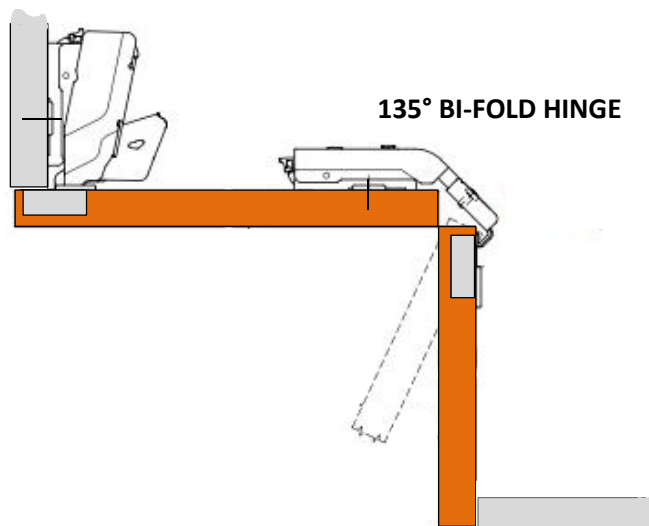

GRASS CABINET HINGES

**GRASS IMPRESSO 110° OVERLAY HINGE
SOFT-CLOSE**

**GRASS IMPRESSO 160° CORNER CUPBOARD HINGE
SOFT-CLOSE**

**GRASS IMPRESSO 110° HALF OVERLAY HINGE
SOFT-CLOSE**

GRASS 135° BI-FOLD DOOR HINGE – KNOCK-IN

**GRASS IMPRESSO 110° INLAY HINGE
SOFT-CLOSE**

**GRASS HINGE MOUNTING PLATE
CAM ADJUSTMENT – FOUR FIXING POINTS**

**GRASS IMPRESSO 45° OVERLAY HINGE
SOFT-CLOSE**

160° CORNER HINGE

135° BI-FOLD HINGE

OVERLAY

HALF OVERLAY

INLAY