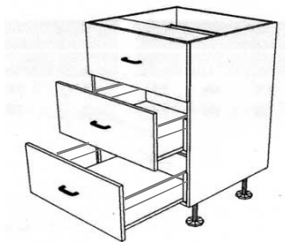

Drawer Units including soft close drawers (3 drawers)

Item code	Cabinet size (mm)			Price ex GST	Doors/drawers			Includes	Hinges			
	H	D	W		No.	H	W		O/lay	165 deg	Cnr	45 deg
72DMC400-3	720	560	400	520.00	3	237	397	Metal dwrs	0	0	0	0
72DMC450-3	720	560	450	520.00	3	237	447	Metal dwrs	0	0	0	0
72DMC500-3	720	560	500	528.00	3	237	497	Metal dwrs	0	0	0	0
72DMC600-3	720	560	600	528.00	3	237	597	Metal dwrs	0	0	0	0
72DMC700-3	720	560	700	528.00	3	237	697	Metal dwrs	0	0	0	0
72DMC800-3	720	560	800	536.00	3	237	797	Metal dwrs	0	0	0	0
72DMC900-3	720	560	900	545.00	3	237	897	Metal dwrs	0	0	0	0
72DMC1000-3	720	560	1000	554.00	3	237	997	Metal dwrs	0	0	0	0