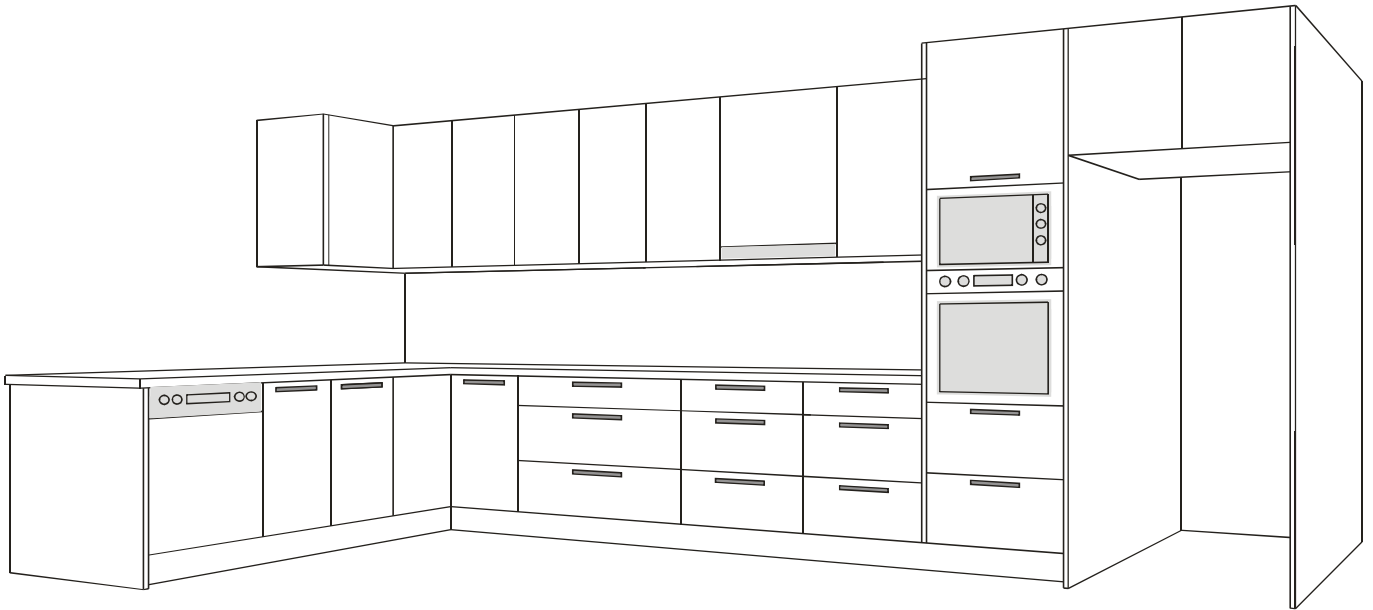

Ergo-Kit

D.I.Y Flatpack System

Prices listed here are for cabinets only - doors are not included

Base Units

Item code	Cabinet size (mm)			Price ex GST	Doors/drawers			Includes	Hinges			
	H	D	W		No.	H	W		O/lay	165 deg	Cnr	45 deg
72B200	720	560	200	90.00	1	717	197	1 shelf	2	0	0	0
72B300	720	560	300	98.00	1	717	297	1 shelf	2	0	0	0
72B400	720	560	400	102.00	1	717	397	1 shelf	2	0	0	0
72B450	720	560	450	108.00	1	717	447	1 shelf	2	0	0	0
72B500	720	560	500	116.00	1	717	497	1 shelf	2	0	0	0
72B600	720	560	600	124.00	2	717	298	1 shelf	4	0	0	0
72B700	720	560	700	128.00	2	717	348	1 shelf	4	0	0	0
72B800	720	560	800	134.00	2	717	398	1 shelf	4	0	0	0
72B900	720	560	900	142.00	2	717	448	1 shelf	4	0	0	0
72B1000	720	560	1000	154.00	2	717	498	1 shelf	4	0	0	0
72B1100	720	560	1100	160.00	2	717	548	1 shelf	4	0	0	0
72B1200	720	560	1200	168.00	2	717	598	1 shelf	4	0	0	0