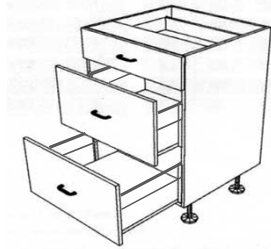

Prices listed here are for cabinets only - drawer fronts are not included

Drawer Units including soft close drawers (1 small & 2 large drawers)

Item code	Cabinet size (mm)			Price ex GST	Doors/drawers			Includes	Hinges			
	H	D	W		No.	H	W		O/lay	165 deg	Cnr	45 deg
72DMC400-1+2	720	560	400	517.00	1	141	397	Metal dwrs	0	0	0	0
					2	285	397					
72DMC450-1+2	720	560	450	517.00	1	141	447	Metal dwrs	0	0	0	0
					2	285	447					
72DMC500-1+2	720	560	500	525.00	1	141	497	Metal dwrs	0	0	0	0
					2	285	497					
72DMC600-1+2	720	560	600	525.00	1	141	597	Metal dwrs	0	0	0	0
					2	285	597					
72DMC700-1+2	720	560	700	525.00	1	141	697	Metal dwrs	0	0	0	0
					2	285	697					
72DMC800-1+2	720	560	800	533.00	1	141	797	Metal dwrs	0	0	0	0
					2	285	797					
72DMC900-1+2	720	560	900	543.00	1	141	897	Metal dwrs	0	0	0	0
					2	285	897					
72DMC1000-1+2	720	560	1000	551.00	1	141	997	Metal dwrs	0	0	0	0
					2	285	997