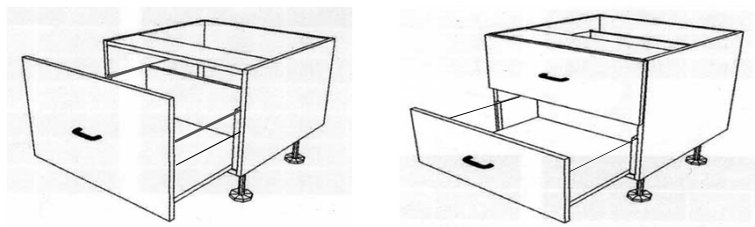

Wall Oven Base Units including soft close drawer

Item code	Cabinet size (mm)			Price ex GST	Doors/drawers			Includes	Hinges			
	H	D	W		No.	H	W		O/lay	165 deg	Cnr	45 deg
WOB320600	320	560	600	263.00	1	317	597	Metal dwrs	0	0	0	0
WOB480600	480	560	600	434.00	2	237	597	Metal dwrs	0	0	0	0