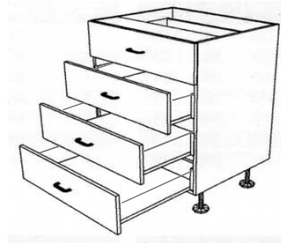

Prices listed here are for cabinets only - drawer fronts are not included

Drawer Units including soft close drawers (4 drawers)

Item code	Cabinet size (mm)			Price ex GST	Doors/drawers			Includes	Hinges			
	H	D	W		No.	H	W		O/lay	165 deg	Cnr	45 deg
72DMC400-4	720	560	400	541.00	4	177	397	Metal dwrs	0	0	0	0
72DMC450-4	720	560	450	541.00	4	177	447	Metal dwrs	0	0	0	0
72DMC500-4	720	560	500	549.00	4	177	497	Metal dwrs	0	0	0	0
72DMC600-4	720	560	600	549.00	4	177	597	Metal dwrs	0	0	0	0
72DMC700-4	720	560	700	549.00	4	177	697	Metal dwrs	0	0	0	0
72DMC800-4	720	560	800	558.00	4	177	797	Metal dwrs	0	0	0	0
72DMC900-4	720	560	900	567.00	4	177	897	Metal dwrs	0	0	0	0
72DMC1000-4	720	560	1000	575.00	4	177	997	Metal dwrs	0	0	0	0