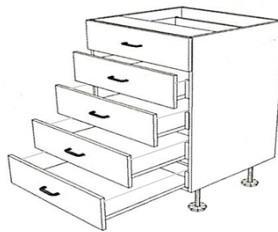

Drawer Units including soft close drawers (5 drawers)

Item code	Cabinet size (mm)			Price ex GST	Doors/drawers			Includes	Hinges			
	H	D	W		No.	H	W		O/lay	165 deg	Cnr	45 deg
72DMC400-5	720	560	400	693.00	5	141	397	Metal dwrs	0	0	0	0
72DMC450-5	720	560	450	693.00	5	141	447	Metal dwrs	0	0	0	0
72DMC500-5	720	560	500	701.00	5	141	497	Metal dwrs	0	0	0	0
72DMC600-5	720	560	600	701.00	5	141	597	Metal dwrs	0	0	0	0
72DMC700-5	720	560	700	701.00	5	141	697	Metal dwrs	0	0	0	0
72DMC800-5	720	560	800	709.00	5	141	797	Metal dwrs	0	0	0	0
72DMC900-5	720	560	900	718.00	5	141	897	Metal dwrs	0	0	0	0
72DMC1000-5	720	560	1000	726.00	5	141	997	Metal dwrs	0	0	0	0