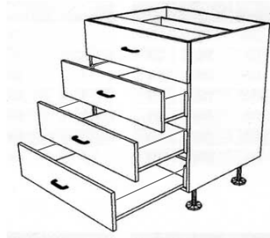

Prices listed here are for cabinets only - drawer fronts are not included

Drawer Units including soft close drawers (4 drawers)

Item code	Cabinet size (mm)			Price ex GST	Doors/drawers			Includes	Hinges			
	H	D	W		No.	H	W		O/lay	165 deg	Cnr	45 deg
72DMC400-4	720	560	400	541.00	4	177	397	Metal dwrs	0	0	0	0
72DMC450-4	720	560	450	541.00	4	177	447	Metal dwrs	0	0	0	0
72DMC500-4	720	560	500	549.00	4	177	497	Metal dwrs	0	0	0	0
72DMC600-4	720	560	600	549.00	4	177	597	Metal dwrs	0	0	0	0
72DMC700-4	720	560	700	549.00	4	177	697	Metal dwrs	0	0	0	0
72DMC800-4	720	560	800	558.00	4	177	797	Metal dwrs	0	0	0	0
72DMC900-4	720	560	900	567.00	4	177	897	Metal dwrs	0	0	0	0
72DMC1000-4	720	560	1000	575.00	4	177	997	Metal dwrs	0	0	0	0