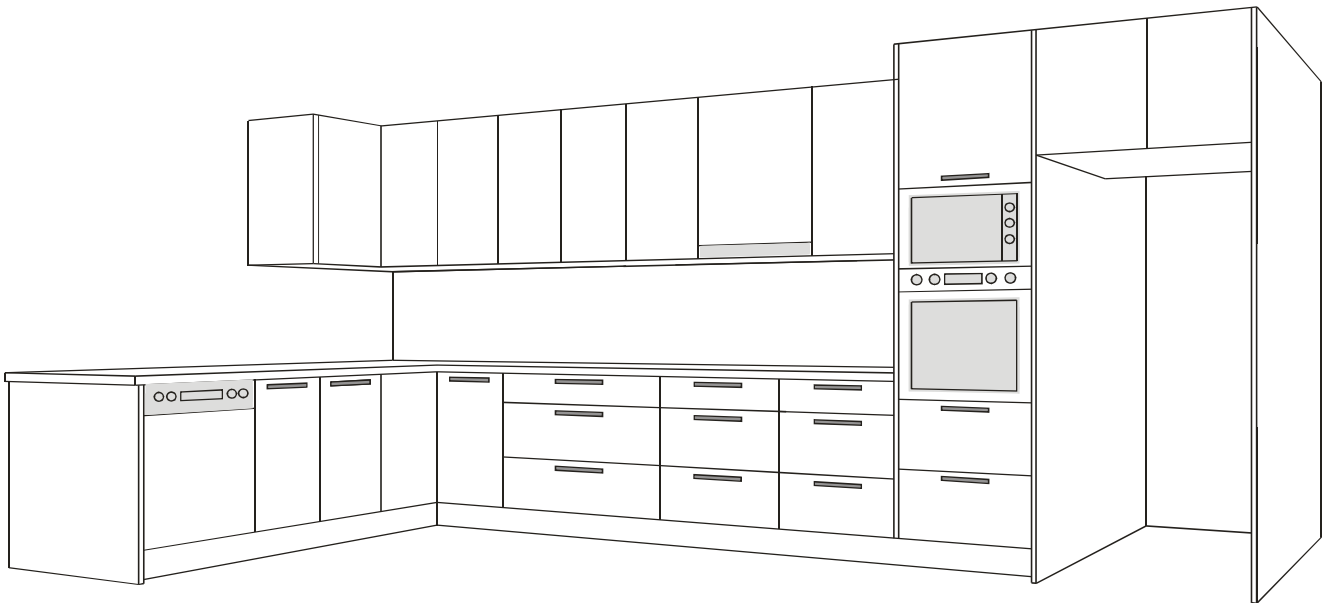

Ergo-Kit

D.I.Y Flatpack System

Prices listed here are for cabinets only - doors are not included

Base Units

Item code	Cabinet size (mm)			Price ex GST	Doors/drawers			Includes	Hinges			
	H	D	W		No.	H	W		O/lay	165 deg	Cnr	45 deg
72B200	720	560	200	90.00	1	717	197	1 shelf	2	0	0	0
72B300	720	560	300	98.00	1	717	297	1 shelf	2	0	0	0
72B400	720	560	400	102.00	1	717	397	1 shelf	2	0	0	0
72B450	720	560	450	108.00	1	717	447	1 shelf	2	0	0	0
72B500	720	560	500	116.00	1	717	497	1 shelf	2	0	0	0
72B600	720	560	600	124.00	2	717	298	1 shelf	4	0	0	0
72B700	720	560	700	128.00	2	717	348	1 shelf	4	0	0	0
72B800	720	560	800	134.00	2	717	398	1 shelf	4	0	0	0
72B900	720	560	900	142.00	2	717	448	1 shelf	4	0	0	0
72B1000	720	560	1000	154.00	2	717	498	1 shelf	4	0	0	0
72B1100	720	560	1100	160.00	2	717	548	1 shelf	4	0	0	0
72B1200	720	560	1200	168.00	2	717	598	1 shelf	4	0	0	0