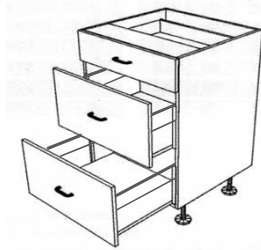

Prices listed here are for cabinets only - drawer fronts are not included

Drawer Units including soft close drawers (1 small & 2 large drawers)

Item code	Cabinet size (mm)			Price ex GST	Doors/drawers			Includes	Hinges			
	H	D	W		No.	H	W		O/lay	165 deg	Cnr	45 deg
72DMC400-1+2	720	560	400	517.00	1	141	397	Metal dwrs	0	0	0	0
					2	285	397					
72DMC450-1+2	720	560	450	517.00	1	141	447	Metal dwrs	0	0	0	0
					2	285	447					
72DMC500-1+2	720	560	500	525.00	1	141	497	Metal dwrs	0	0	0	0
					2	285	497					
72DMC600-1+2	720	560	600	525.00	1	141	597	Metal dwrs	0	0	0	0
					2	285	597					
72DMC700-1+2	720	560	700	525.00	1	141	697	Metal dwrs	0	0	0	0
					2	285	697					
72DMC800-1+2	720	560	800	533.00	1	141	797	Metal dwrs	0	0	0	0
					2	285	797					
72DMC900-1+2	720	560	900	543.00	1	141	897	Metal dwrs	0	0	0	0
					2	285	897					
72DMC1000-1+2	720	560	1000	551.00	1	141	997	Metal dwrs	0	0	0	0
					2	285	997