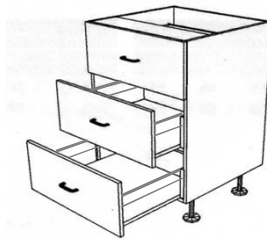

Drawer Units including soft close drawers (3 drawers)

Item code	Cabinet size (mm)			Price ex GST	Doors/drawers			Includes	Hinges			
	H	D	W		No.	H	W		O/lay	165 deg	Cnr	45 deg
72DMC400-3	720	560	400	520.00	3	237	397	Metal dwrs	0	0	0	0
72DMC450-3	720	560	450	520.00	3	237	447	Metal dwrs	0	0	0	0
72DMC500-3	720	560	500	528.00	3	237	497	Metal dwrs	0	0	0	0
72DMC600-3	720	560	600	528.00	3	237	597	Metal dwrs	0	0	0	0
72DMC700-3	720	560	700	528.00	3	237	697	Metal dwrs	0	0	0	0
72DMC800-3	720	560	800	536.00	3	237	797	Metal dwrs	0	0	0	0
72DMC900-3	720	560	900	545.00	3	237	897	Metal dwrs	0	0	0	0
72DMC1000-3	720	560	1000	554.00	3	237	997	Metal dwrs	0	0	0	0