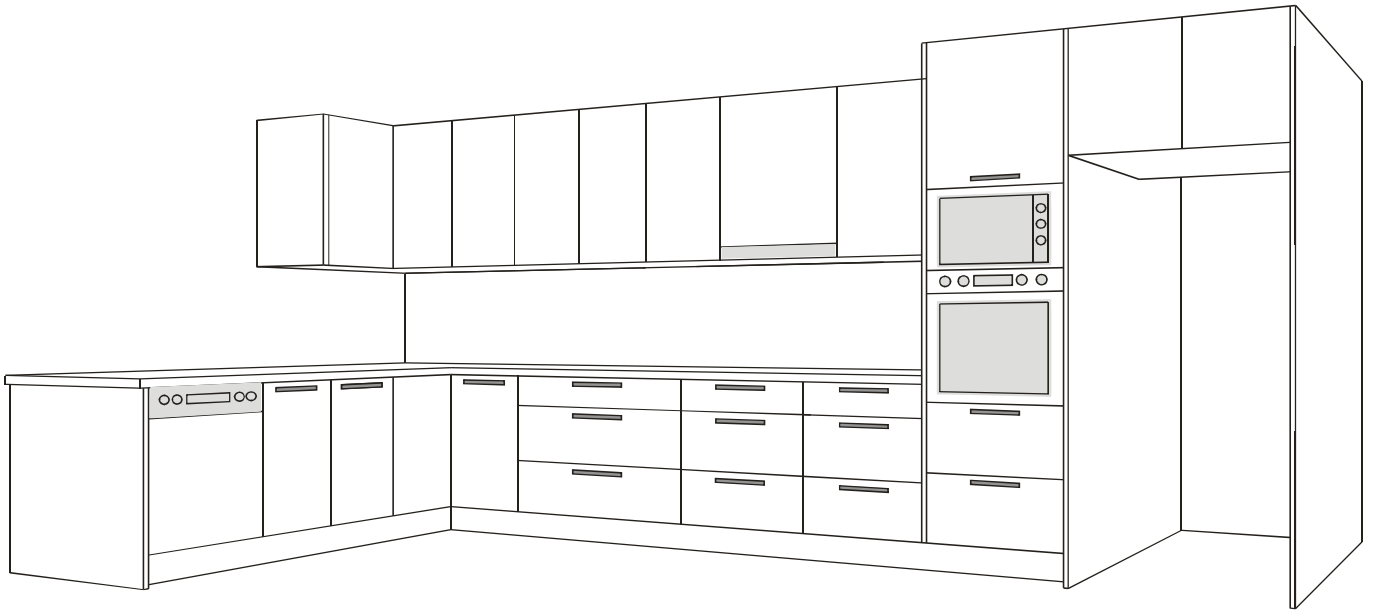

# Ergo-Kit

---

---

D.I.Y Flatpack System

Prices listed here are for cabinets only - doors are not included

**Base Units**

Item code	Cabinet size (mm)			Price ex GST	Doors/drawers			Includes	Hinges			
	H	D	W		No.	H	W		O/lay	165 deg	Cnr	45 deg
72B200	720	560	200	<b>100.00</b>	1	717	197	1 shelf	2	0	0	0
72B300	720	560	300	<b>108.00</b>	1	717	297	1 shelf	2	0	0	0
72B400	720	560	400	<b>114.00</b>	1	717	397	1 shelf	2	0	0	0
72B450	720	560	450	<b>118.00</b>	1	717	447	1 shelf	2	0	0	0
72B500	720	560	500	<b>128.00</b>	1	717	497	1 shelf	2	0	0	0
72B600	720	560	600	<b>136.00</b>	2	717	298	1 shelf	4	0	0	0
72B700	720	560	700	<b>142.00</b>	2	717	348	1 shelf	4	0	0	0
72B800	720	560	800	<b>148.00</b>	2	717	398	1 shelf	4	0	0	0
72B900	720	560	900	<b>156.00</b>	2	717	448	1 shelf	4	0	0	0
72B1000	720	560	1000	<b>170.00</b>	2	717	498	1 shelf	4	0	0	0
72B1100	720	560	1100	<b>176.00</b>	2	717	548	1 shelf	4	0	0	0
72B1200	720	560	1200	<b>184.00</b>	2	717	598	1 shelf	4	0	0	0