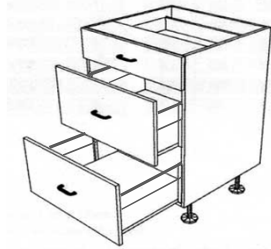

Prices listed here are for cabinets only - drawer fronts are not included

Drawer Units including soft close drawers (1 small & 2 large drawers)

Item code	Cabinet size (mm)			Price ex GST	Doors/drawers			Includes	Hinges			
	H	D	W		No.	H	W		O/lay	165 deg	Cnr	45 deg
72DMC400-1+2	720	560	400	521.00	1	141	397	Metal dwrs	0	0	0	0
					2	285	397					
72DMC450-1+2	720	560	450	521.00	1	141	447	Metal dwrs	0	0	0	0
					2	285	447					
72DMC500-1+2	720	560	500	532.00	1	141	497	Metal dwrs	0	0	0	0
					2	285	497					
72DMC600-1+2	720	560	600	532.00	1	141	597	Metal dwrs	0	0	0	0
					2	285	597					
72DMC700-1+2	720	560	700	532.00	1	141	697	Metal dwrs	0	0	0	0
					2	285	697					
72DMC800-1+2	720	560	800	541.00	1	141	797	Metal dwrs	0	0	0	0
					2	285	797					
72DMC900-1+2	720	560	900	551.00	1	141	897	Metal dwrs	0	0	0	0
					2	285	897					
72DMC1000-1+2	720	560	1000	559.00	1	141	997	Metal dwrs	0	0	0	0
					2	285	997