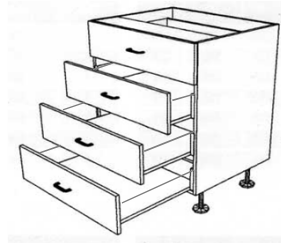

Prices listed here are for cabinets only - drawer fronts are not included

Drawer Units including soft close drawers (4 drawers)

Item code	Cabinet size (mm)			Price ex GST	Doors/drawers			Includes	Hinges			
	H	D	W		No.	H	W		O/lay	165 deg	Cnr	45 deg
72DMC400-4	720	560	400	545.00	4	177	397	Metal dwrs	0	0	0	0
72DMC450-4	720	560	450	545.00	4	177	447	Metal dwrs	0	0	0	0
72DMC500-4	720	560	500	556.00	4	177	497	Metal dwrs	0	0	0	0
72DMC600-4	720	560	600	556.00	4	177	597	Metal dwrs	0	0	0	0
72DMC700-4	720	560	700	556.00	4	177	697	Metal dwrs	0	0	0	0
72DMC800-4	720	560	800	566.00	4	177	797	Metal dwrs	0	0	0	0
72DMC900-4	720	560	900	575.00	4	177	897	Metal dwrs	0	0	0	0
72DMC1000-4	720	560	1000	585.00	4	177	997	Metal dwrs	0	0	0	0