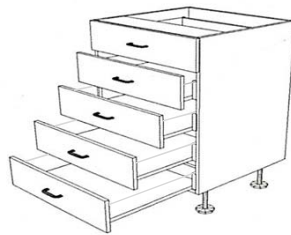

Drawer Units including soft close drawers (5 drawers)

Item code	Cabinet size (mm)			Price ex GST	Doors/drawers			Includes	Hinges			
	H	D	W		No.	H	W		O/lay	165 deg	Cnr	45 deg
72DMC400-5	720	560	400	697.00	5	141	397	Metal dwrs	0	0	0	0
72DMC450-5	720	560	450	697.00	5	141	447	Metal dwrs	0	0	0	0
72DMC500-5	720	560	500	707.00	5	141	497	Metal dwrs	0	0	0	0
72DMC600-5	720	560	600	707.00	5	141	597	Metal dwrs	0	0	0	0
72DMC700-5	720	560	700	707.00	5	141	697	Metal dwrs	0	0	0	0
72DMC800-5	720	560	800	717.00	5	141	797	Metal dwrs	0	0	0	0
72DMC900-5	720	560	900	726.00	5	141	897	Metal dwrs	0	0	0	0
72DMC1000-5	720	560	1000	736.00	5	141	997	Metal dwrs	0	0	0	0