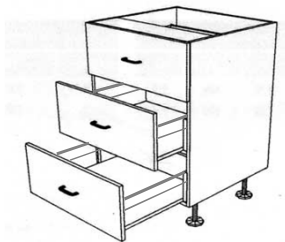

Drawer Units including soft close drawers (3 drawers)

Item code	Cabinet size (mm)			Price ex GST	Doors/drawers			Includes	Hinges			
	H	D	W		No.	H	W		O/lay	165 deg	Cnr	45 deg
72DMC400-3	720	560	400	524.00	3	237	397	Metal dwrs	0	0	0	0
72DMC450-3	720	560	450	524.00	3	237	447	Metal dwrs	0	0	0	0
72DMC500-3	720	560	500	535.00	3	237	497	Metal dwrs	0	0	0	0
72DMC600-3	720	560	600	535.00	3	237	597	Metal dwrs	0	0	0	0
72DMC700-3	720	560	700	535.00	3	237	697	Metal dwrs	0	0	0	0
72DMC800-3	720	560	800	544.00	3	237	797	Metal dwrs	0	0	0	0
72DMC900-3	720	560	900	554.00	3	237	897	Metal dwrs	0	0	0	0
72DMC1000-3	720	560	1000	563.00	3	237	997	Metal dwrs	0	0	0	0