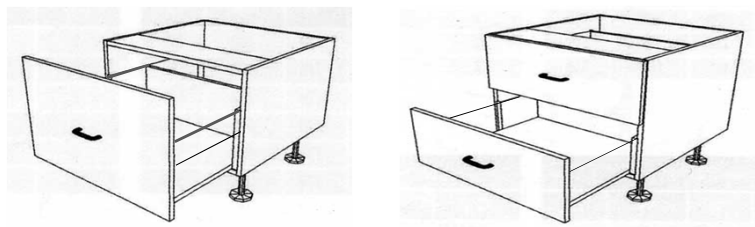

Wall Oven Base Units including soft close drawer

Item code	Cabinet size (mm)			Price ex GST	Doors/drawers			Includes	Hinges			
	H	D	W		No.	H	W		O/lay	165 deg	Cnr	45 deg
WOB320600	320	560	600	270.00	1	317	597	Metal dwrs	0	0	0	0
WOB480600	480	560	600	443.00	2	237	597	Metal dwrs	0	0	0	0