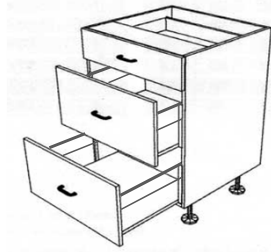

Prices listed here are for cabinets only - drawer fronts are not included

Drawer Units including soft close drawers (1 small & 2 large drawers)

Item code	Cabinet size (mm)			Price ex GST	Doors/drawers			Includes	Hinges			
	H	D	W		No.	H	W		O/lay	165 deg	Cnr	45 deg
72DMC400-1+2	720	560	400	657.00	1	141	397	Metal dwrs	0	0	0	0
					2	285	397					
72DMC450-1+2	720	560	450	667.00	1	141	447	Metal dwrs	0	0	0	0
					2	285	447					
72DMC500-1+2	720	560	500	677.00	1	141	497	Metal dwrs	0	0	0	0
					2	285	497					
72DMC600-1+2	720	560	600	685.00	1	141	597	Metal dwrs	0	0	0	0
					2	285	597					
72DMC700-1+2	720	560	700	695.00	1	141	697	Metal dwrs	0	0	0	0
					2	285	697					
72DMC800-1+2	720	560	800	701.00	1	141	797	Metal dwrs	0	0	0	0
					2	285	797					
72DMC900-1+2	720	560	900	711.00	1	141	897	Metal dwrs	0	0	0	0
					2	285	897					
72DMC1000-1+2	720	560	1000	721.00	1	141	997	Metal dwrs	0	0	0	0
					2	285	997