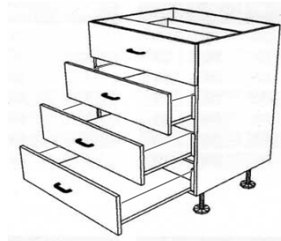

Prices listed here are for cabinets only - drawer fronts are not included

Drawer Units including soft close drawers (4 drawers)

Item code	Cabinet size (mm)			Price ex GST	Doors/drawers			Includes	Hinges			
	H	D	W		No.	H	W		O/lay	165 deg	Cnr	45 deg
72DMC400-4	720	560	400	672.00	4	177	397	Metal dwrs	0	0	0	0
72DMC450-4	720	560	450	682.00	4	177	447	Metal dwrs	0	0	0	0
72DMC500-4	720	560	500	692.00	4	177	497	Metal dwrs	0	0	0	0
72DMC600-4	720	560	600	700.00	4	177	597	Metal dwrs	0	0	0	0
72DMC700-4	720	560	700	710.00	4	177	697	Metal dwrs	0	0	0	0
72DMC800-4	720	560	800	716.00	4	177	797	Metal dwrs	0	0	0	0
72DMC900-4	720	560	900	726.00	4	177	897	Metal dwrs	0	0	0	0
72DMC1000-4	720	560	1000	736.00	4	177	997	Metal dwrs	0	0	0	0