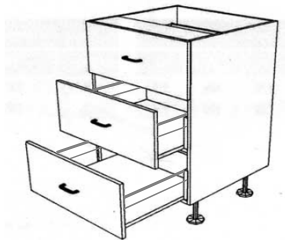

Drawer Units including soft close drawers (3 drawers)

Item code	Cabinet size (mm)			Price ex GST	Doors/drawers			Includes	Hinges			
	H	D	W		No.	H	W		O/lay	165 deg	Cnr	45 deg
72DMC400-3	720	560	400	719.00	3	237	397	Metal dwrs	0	0	0	0
72DMC450-3	720	560	450	729.00	3	237	447	Metal dwrs	0	0	0	0
72DMC500-3	720	560	500	739.00	3	237	497	Metal dwrs	0	0	0	0
72DMC600-3	720	560	600	747.00	3	237	597	Metal dwrs	0	0	0	0
72DMC700-3	720	560	700	757.00	3	237	697	Metal dwrs	0	0	0	0
72DMC800-3	720	560	800	763.00	3	237	797	Metal dwrs	0	0	0	0
72DMC900-3	720	560	900	771.00	3	237	897	Metal dwrs	0	0	0	0
72DMC1000-3	720	560	1000	783.00	3	237	997	Metal dwrs	0	0	0	0