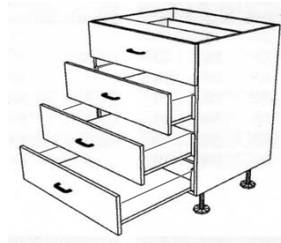

Prices listed here are for cabinets only - drawer fronts are not included

Drawer Units including soft close drawers (4 drawers)

Item code	Cabinet size (mm)			Price ex GST	Doors/drawers			Includes	Hinges			
	H	D	W		No.	H	W		O/lay	165 deg	Cnr	45 deg
72DMC400-4	720	560	400	694.20	4	177	397	Metal dwrs	0	0	0	0
72DMC450-4	720	560	450	702.70	4	177	447	Metal dwrs	0	0	0	0
72DMC500-4	720	560	500	711.20	4	177	497	Metal dwrs	0	0	0	0
72DMC600-4	720	560	600	718.00	4	177	597	Metal dwrs	0	0	0	0
72DMC700-4	720	560	700	726.50	4	177	697	Metal dwrs	0	0	0	0
72DMC800-4	720	560	800	731.60	4	177	797	Metal dwrs	0	0	0	0
72DMC900-4	720	560	900	740.10	4	177	897	Metal dwrs	0	0	0	0
72DMC1000-4	720	560	1000	748.60	4	177	997	Metal dwrs	0	0	0	0