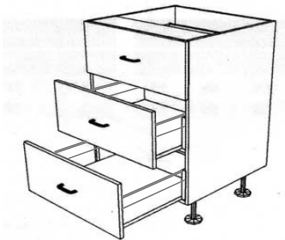

Drawer Units including soft close drawers (3 drawers)

Item code	Cabinet size (mm)			Price ex GST	Doors/drawers			Includes	Hinges			
	H	D	W		No.	H	W		O/lay	165 deg	Cnr	45 deg
72DMC400-3	720	560	400	742.20	3	237	397	Metal dwrs	0	0	0	0
72DMC450-3	720	560	450	750.70	3	237	447	Metal dwrs	0	0	0	0
72DMC500-3	720	560	500	759.20	3	237	497	Metal dwrs	0	0	0	0
72DMC600-3	720	560	600	766.00	3	237	597	Metal dwrs	0	0	0	0
72DMC700-3	720	560	700	774.50	3	237	697	Metal dwrs	0	0	0	0
72DMC800-3	720	560	800	779.60	3	237	797	Metal dwrs	0	0	0	0
72DMC900-3	720	560	900	788.10	3	237	897	Metal dwrs	0	0	0	0
72DMC1000-3	720	560	1000	796.60	3	237	997	Metal dwrs	0	0	0	0