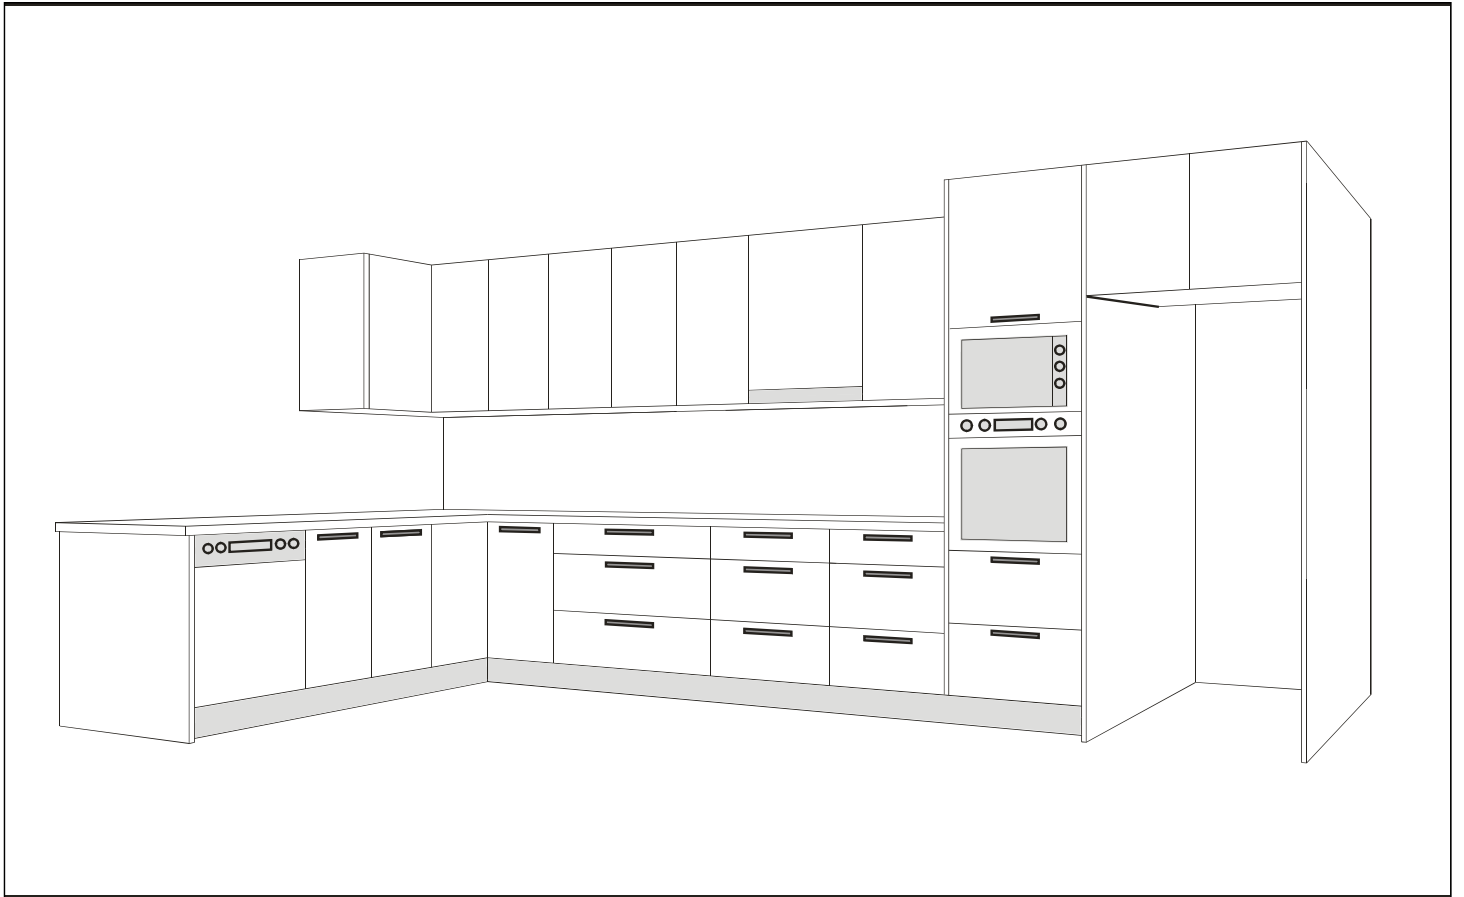

# Ergo-Kit

D.I.Y Flatpack System

Prices listed here are for cabinets only - doors are not included

**Base Units**

Item code	Cabinet size (mm)			Price ex GST	Doors/drawers			Includes	Hinges			
	H	D	W		No.	H	W		O/lay	165 deg	Cnr	45 deg
72B200	720	560	200	<b>152.50</b>	1	717	197	1 shelf	2	0	0	0
72B300	720	560	300	<b>162.50</b>	1	717	297	1 shelf	2	0	0	0
72B400	720	560	400	<b>166.50</b>	1	717	397	1 shelf	2	0	0	0
72B450	720	560	450	<b>174.50</b>	1	717	447	1 shelf	2	0	0	0
72B500	720	560	500	<b>180.50</b>	1	717	497	1 shelf	2	0	0	0
72B600	720	560	600	<b>205.50</b>	2	717	297	1 shelf	4	0	0	0
72B700	720	560	700	<b>211.50</b>	2	717	347	1 shelf	4	0	0	0
72B800	720	560	800	<b>219.50</b>	2	717	397	1 shelf	4	0	0	0
72B900	720	560	900	<b>225.50</b>	2	717	447	1 shelf	4	0	0	0
72B1000	720	560	1000	<b>241.50</b>	2	717	497	1 shelf	4	0	0	0
72B1100	720	560	1100	<b>251.50</b>	2	717	547	1 shelf	4	0	0	0
72B1200	720	560	1200	<b>259.50</b>	2	717	597	1 shelf	4	0	0	0