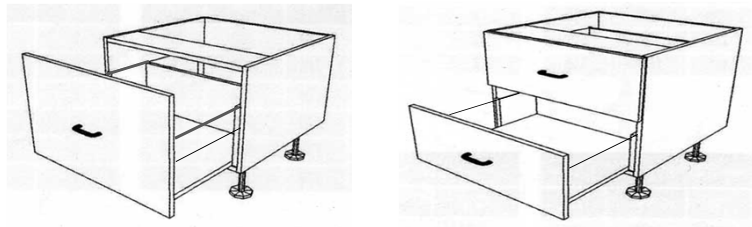

Prices listed here are for cabinets only - doors are not included

Base Oven Units

Item code	Cabinet size (mm)			Price ex GST	Doors/drawers			Includes	Hinges			
	H	D	W		No.	H	W		O/lay	165 deg	Cnr	45 deg
72BO600	720	560	600	165.50	1	115	598	1 shelf	0	0	0	0
72BO900	720	560	900	211.50	1	115	898	1 shelf	0	0	0	0

Wall Oven Base Units including soft close drawer

Item code	Cabinet size (mm)			Price ex GST	Doors/drawers			Includes	Hinges			
	H	D	W		No.	H	W		O/lay	165 deg	Cnr	45 deg
WOB320600	320	560	600	318.20	1	317	597	Metal dwrs	0	0	0	0
WOB480600	480	560	600	555.70	2	237	597	Metal dwrs	0	0	0	0