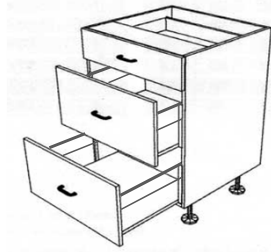

Prices listed here are for cabinets only - drawer fronts are not included

Drawer Units including soft close drawers (1 small & 2 large drawers)

Item code	Cabinet size (mm)			Price ex GST	Doors/drawers			Includes	Hinges			
	H	D	W		No.	H	W		O/lay	165 deg	Cnr	45 deg
72DMC400-1+2	720	560	400	677.20	1	141	397	Metal dwrs	0	0	0	0
					2	285	397					
72DMC450-1+2	720	560	450	685.70	1	141	447	Metal dwrs	0	0	0	0
					2	285	447					
72DMC500-1+2	720	560	500	694.20	1	141	497	Metal dwrs	0	0	0	0
					2	285	497					
72DMC600-1+2	720	560	600	701.00	1	141	597	Metal dwrs	0	0	0	0
					2	285	597					
72DMC700-1+2	720	560	700	709.50	1	141	697	Metal dwrs	0	0	0	0
					2	285	697					
72DMC800-1+2	720	560	800	714.60	1	141	797	Metal dwrs	0	0	0	0
					2	285	797					
72DMC900-1+2	720	560	900	723.10	1	141	897	Metal dwrs	0	0	0	0
					2	285	897					
72DMC1000-1+2	720	560	1000	731.60	1	141	997	Metal dwrs	0	0	0	0
					2	285	997